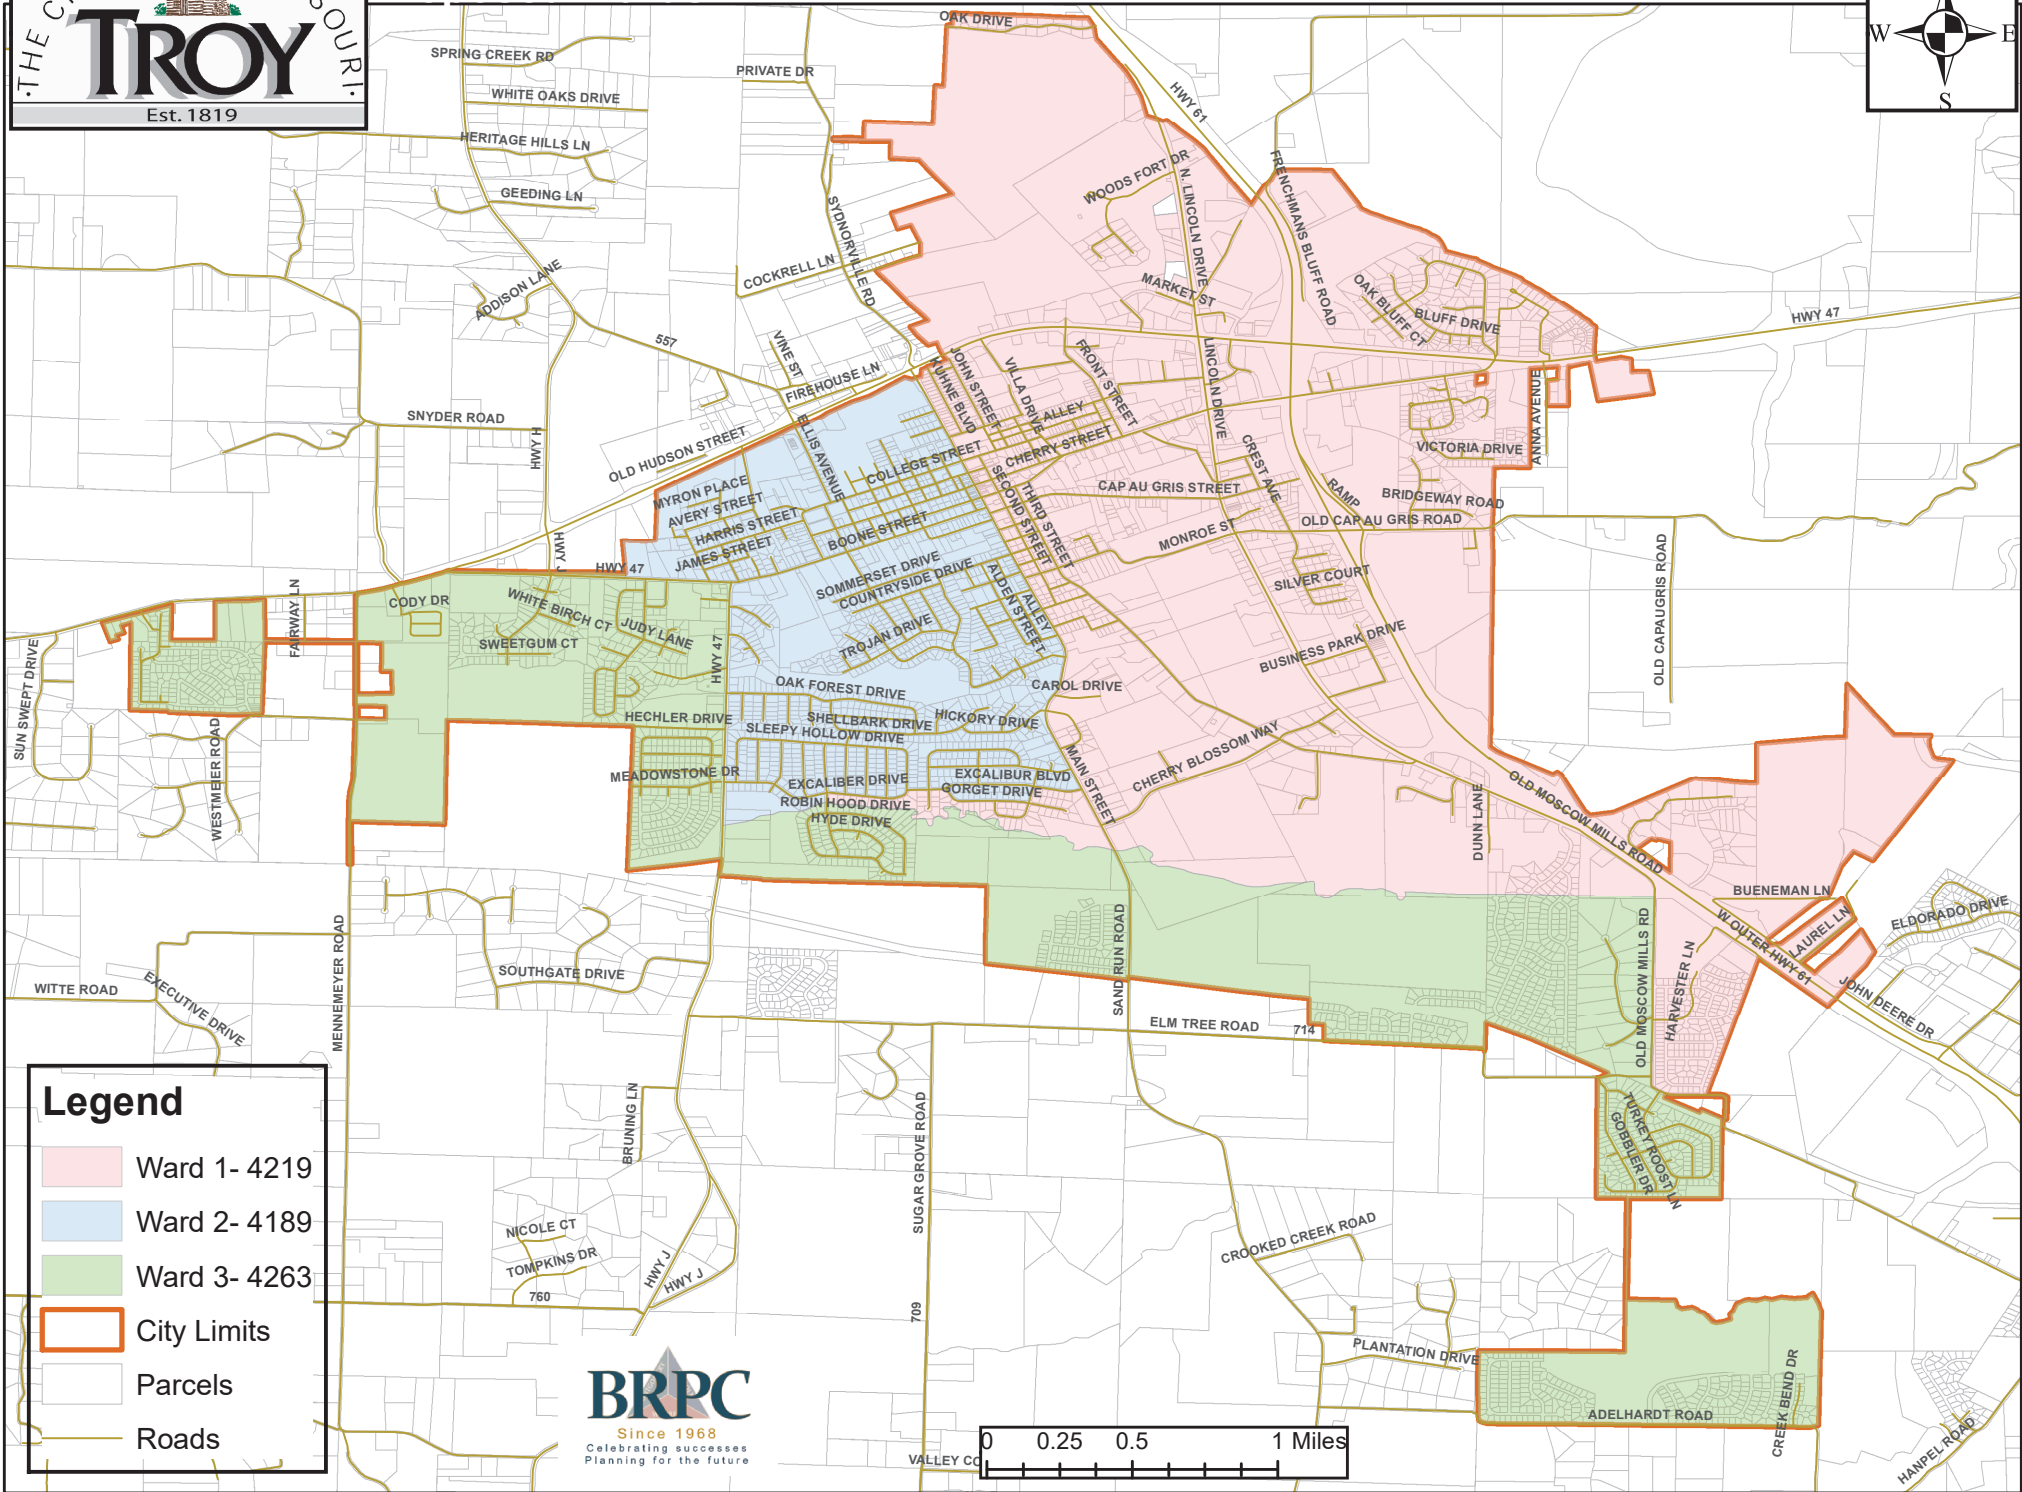

# 2020 Ward Boundaries

**Legend**

- Ward 1- 4219
- Ward 2- 4189
- Ward 3- 4263
- City Limits
- Parcels
- Roads