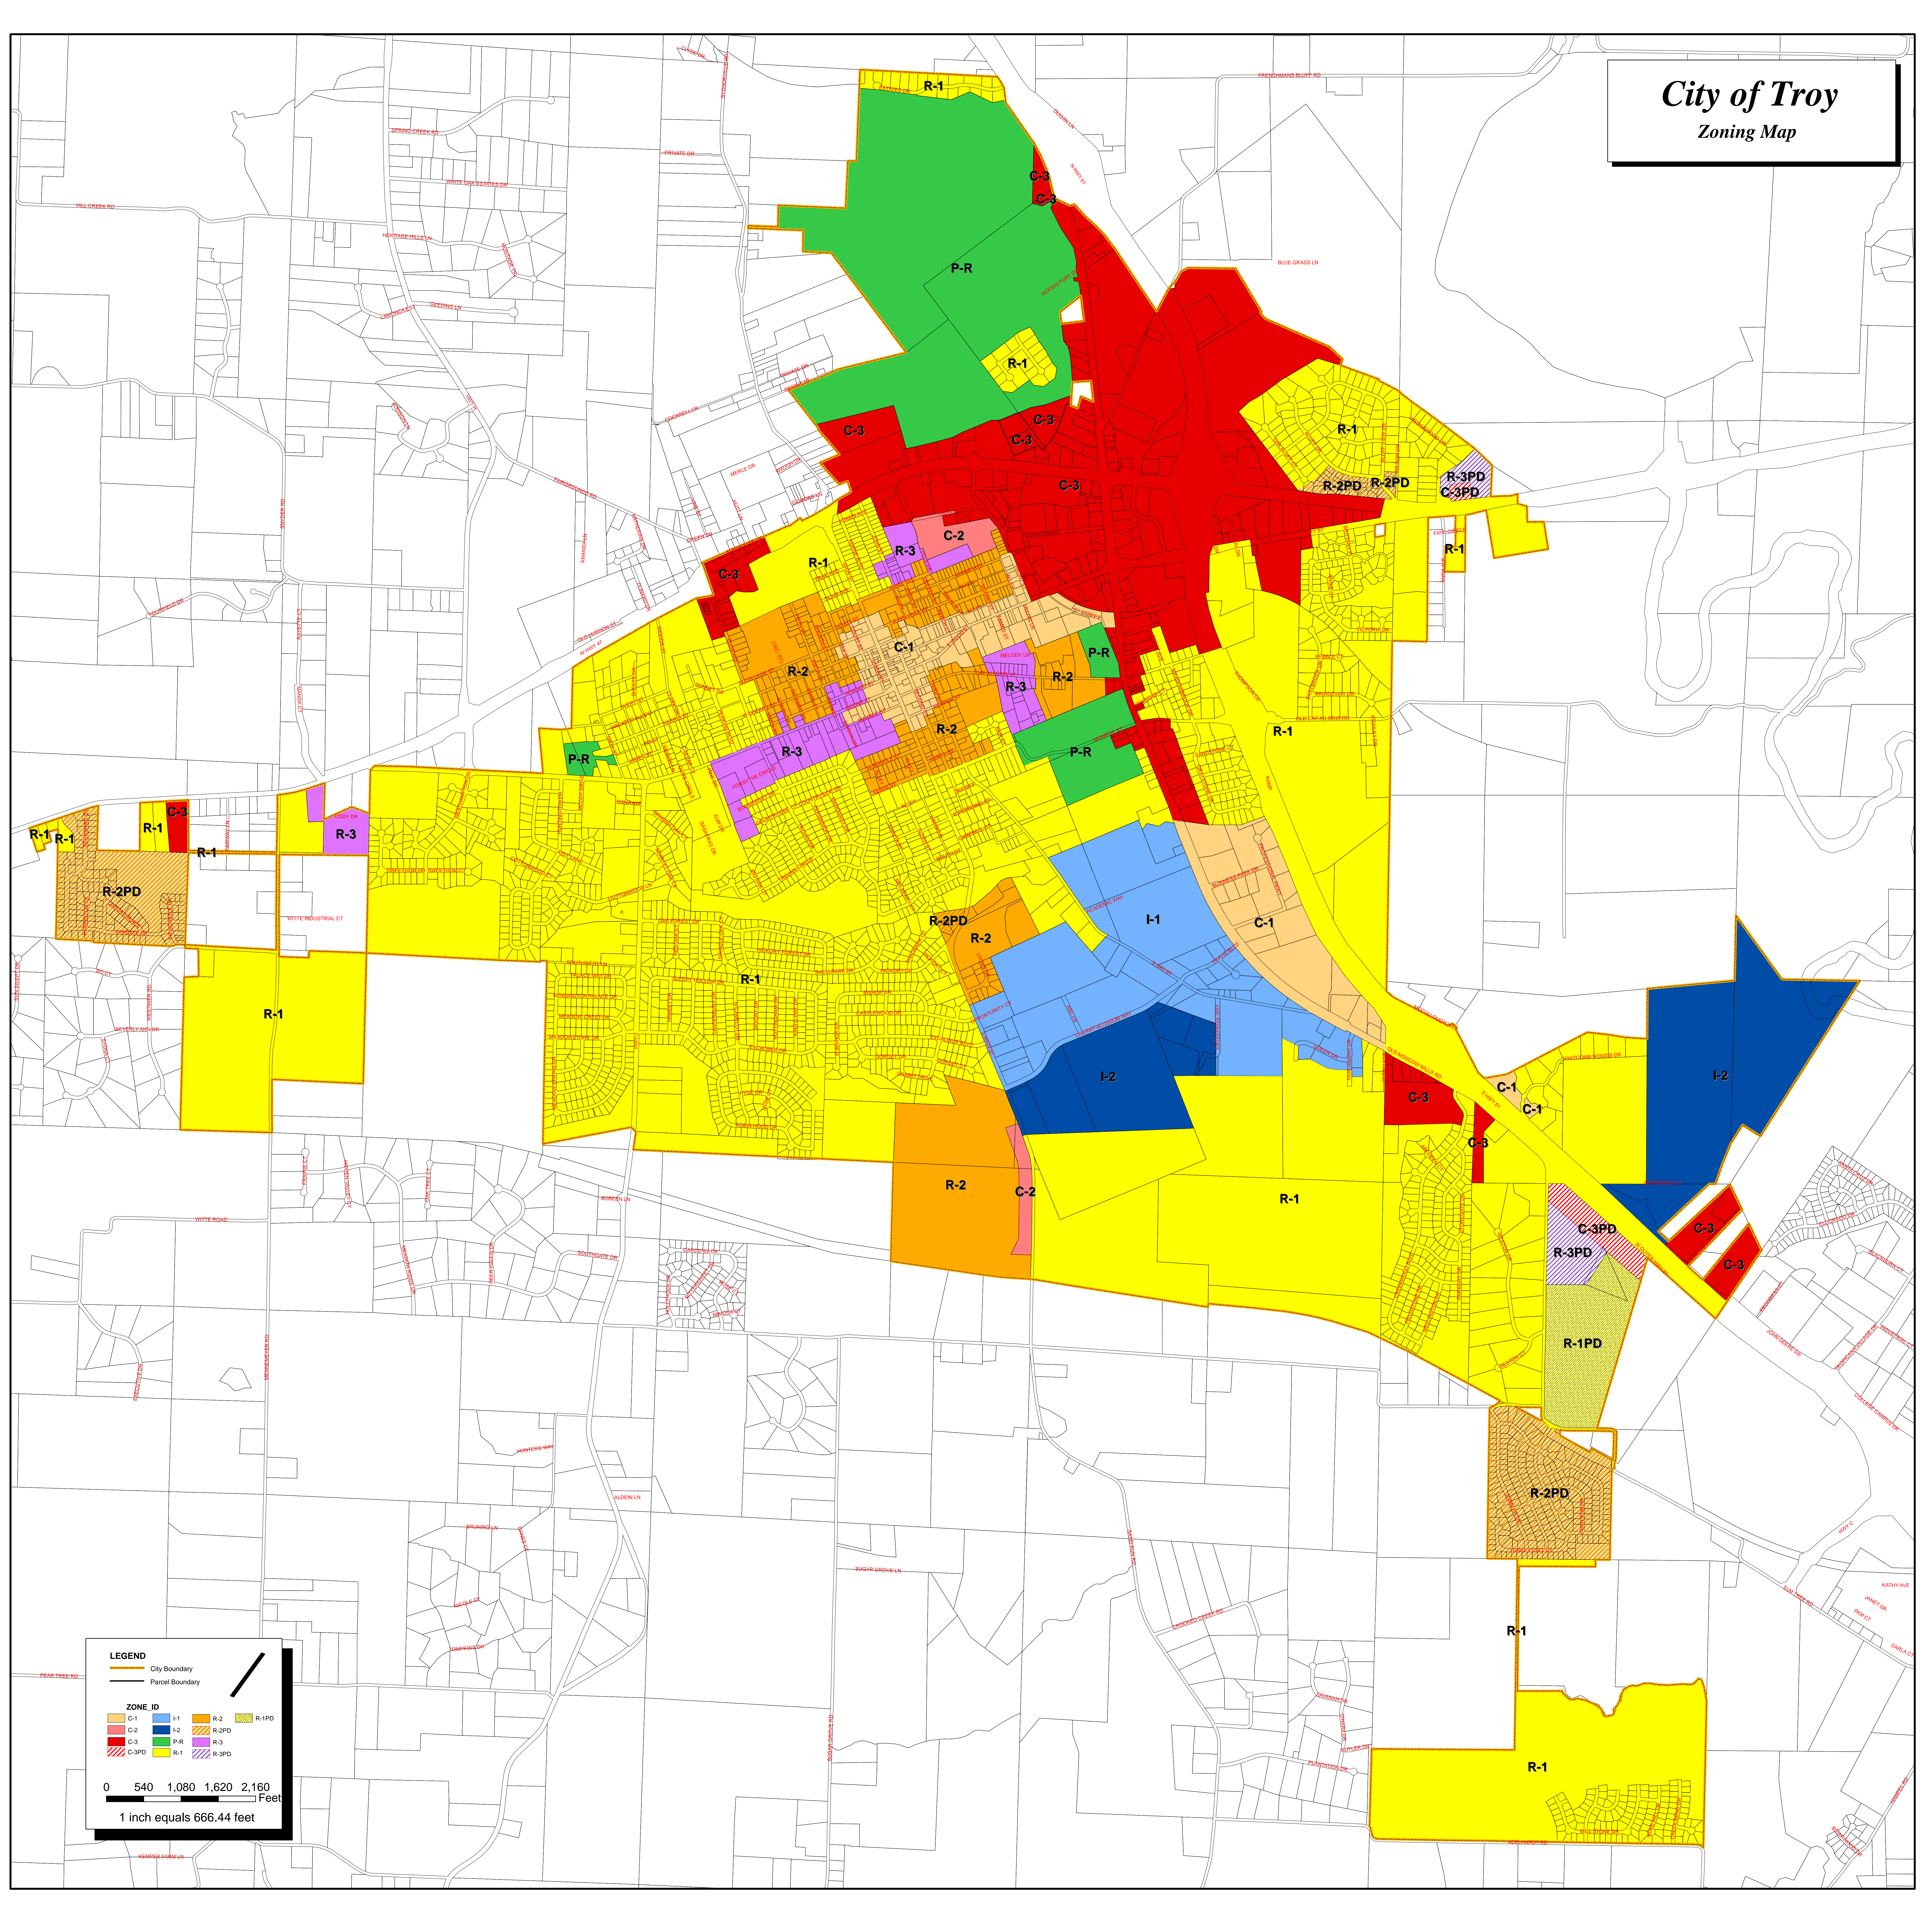

City of Troy

Zoning Map

LEGEND

City Boundary
Parcel Boundary

ZONE_ID	Color	Pattern
C-1	Light Orange	None
C-2	Light Purple	None
C-3	Red	None
C-3PD	Red	Diagonal Lines
I-1	Light Blue	None
I-2	Dark Blue	None
R-1	Yellow	None
R-2	Light Orange	None
R-2PD	Light Orange	Diagonal Lines
R-3	Light Purple	None
R-3PD	Light Purple	Diagonal Lines
P-R	Green	None
R-1PD	Yellow	Diagonal Lines

0 540 1,080 1,620 2,160 Feet
1 inch equals 666.44 feet