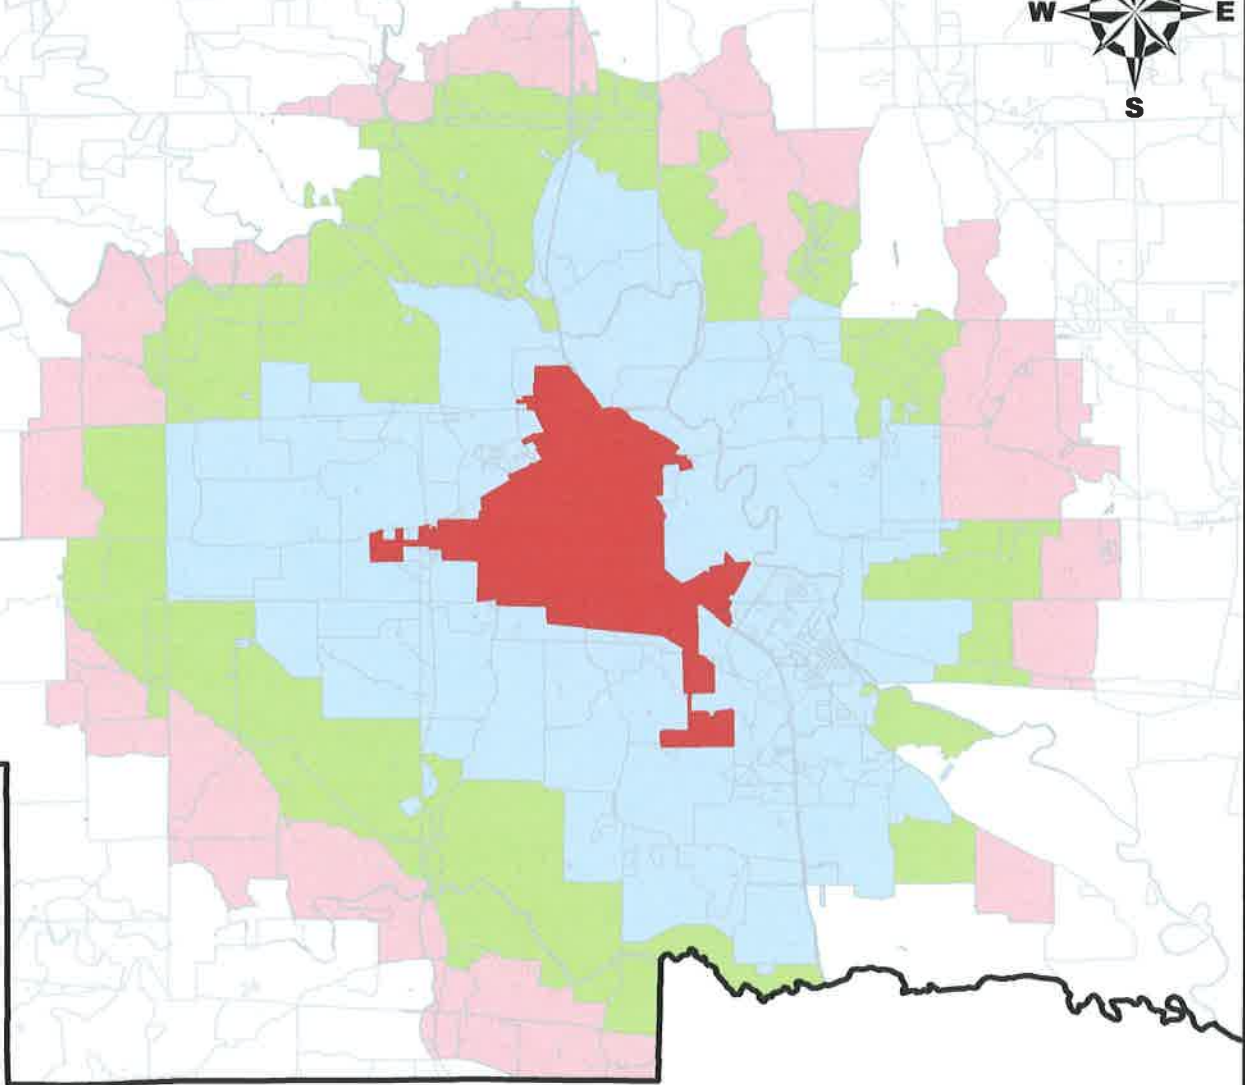

Total Persons w/in a 5-mile radius City of Troy (Lincoln County)

	3 miles = 19,817		2010 blocks
	4 miles = 23,112		Lincoln County Boundary
	5 miles = 26,709		City of Troy